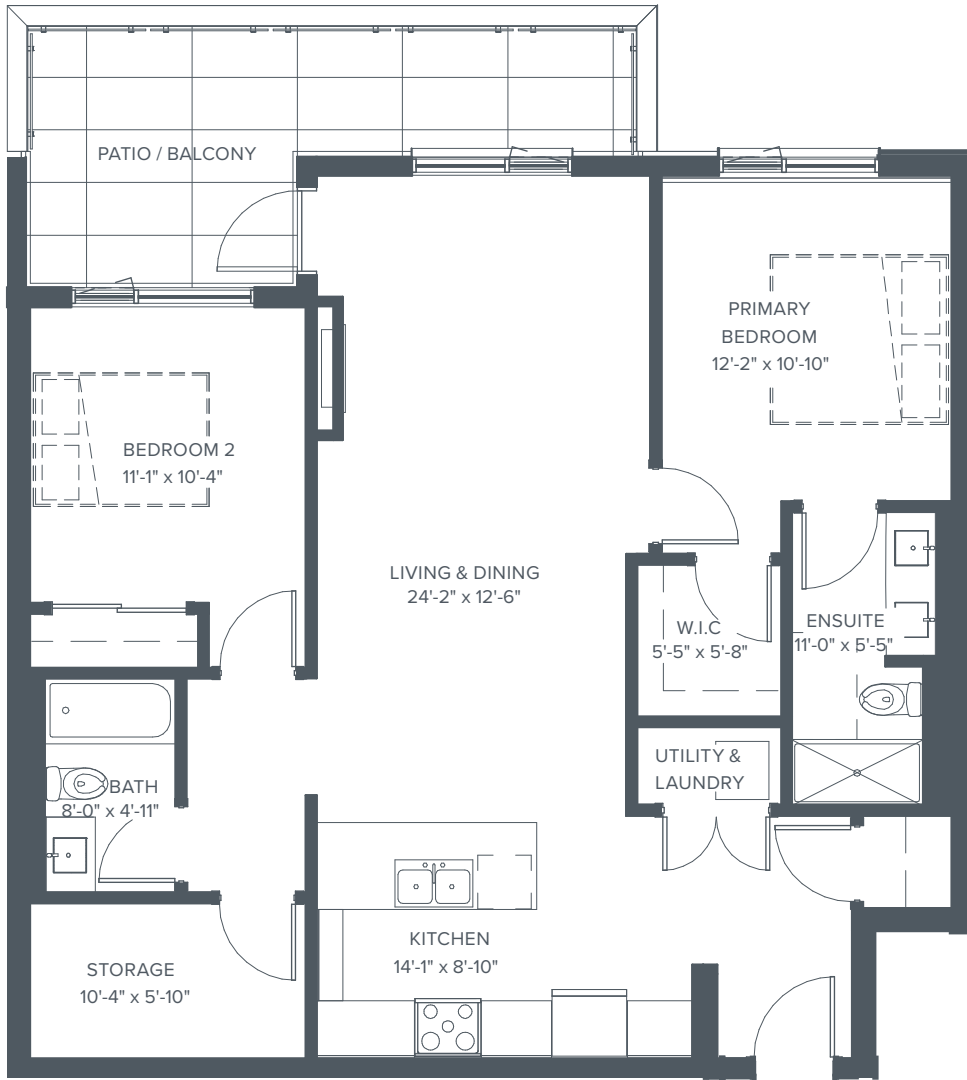

Style

A

- 2 Bedrooms
- 2 Bathrooms
- Interior: 1,122 Sq. Ft.
- Patio/Balcony: 185 Sq. Ft.
- Suites: 201, 301

STYLE A

TILLER+GRACE

TillerAndGrace.ca

This is not an offer for sale and is for information purposes only. Images or drawings are for illustration purposes only. The developer reserves the right to alter size, price, design and/or finishes at any time.