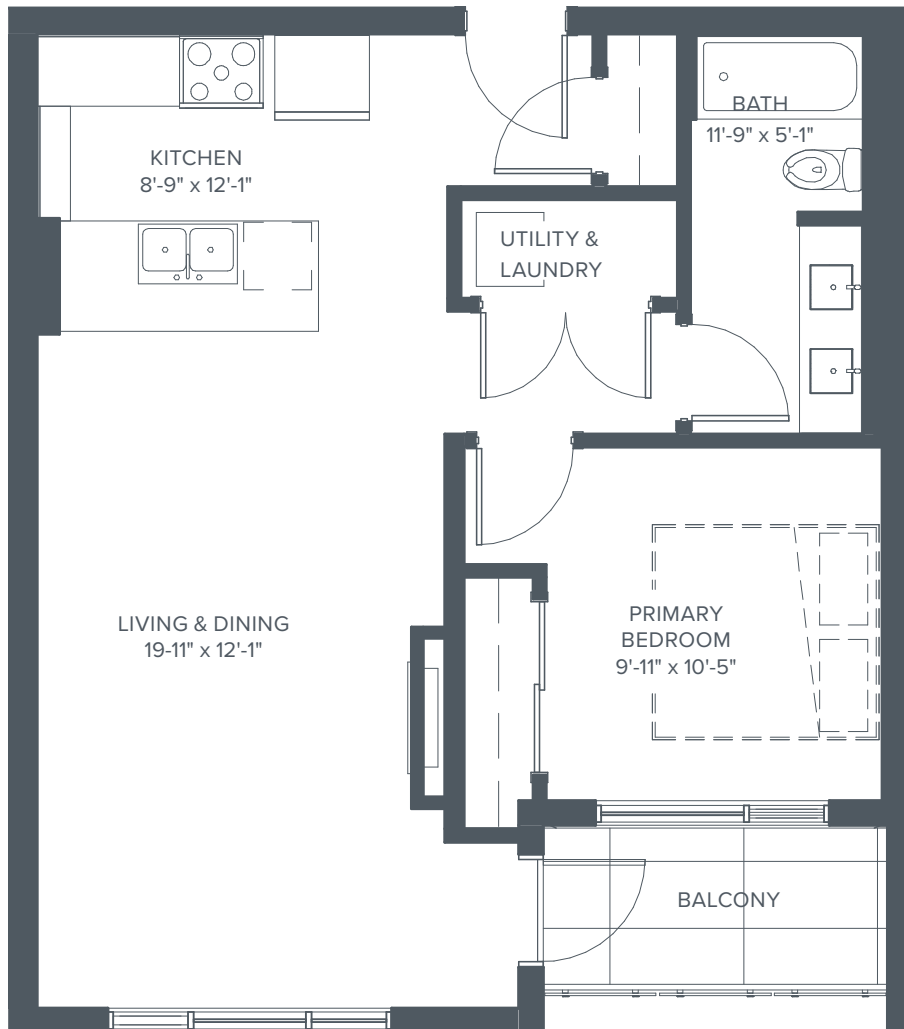

# Style

# D

- 1 Bedroom
- 1 Bathroom
- Interior: 692 Sq. Ft.
- Patio/Balcony: 52 Sq. Ft.
- Suites: 204, 304

STYLE D

TILLER+GRACE

TillerAndGrace.ca

This is not an offer for sale and is for information purposes only. Images or drawings are for illustration purposes only. The developer reserves the right to alter size, price, design and/or finishes at any time.