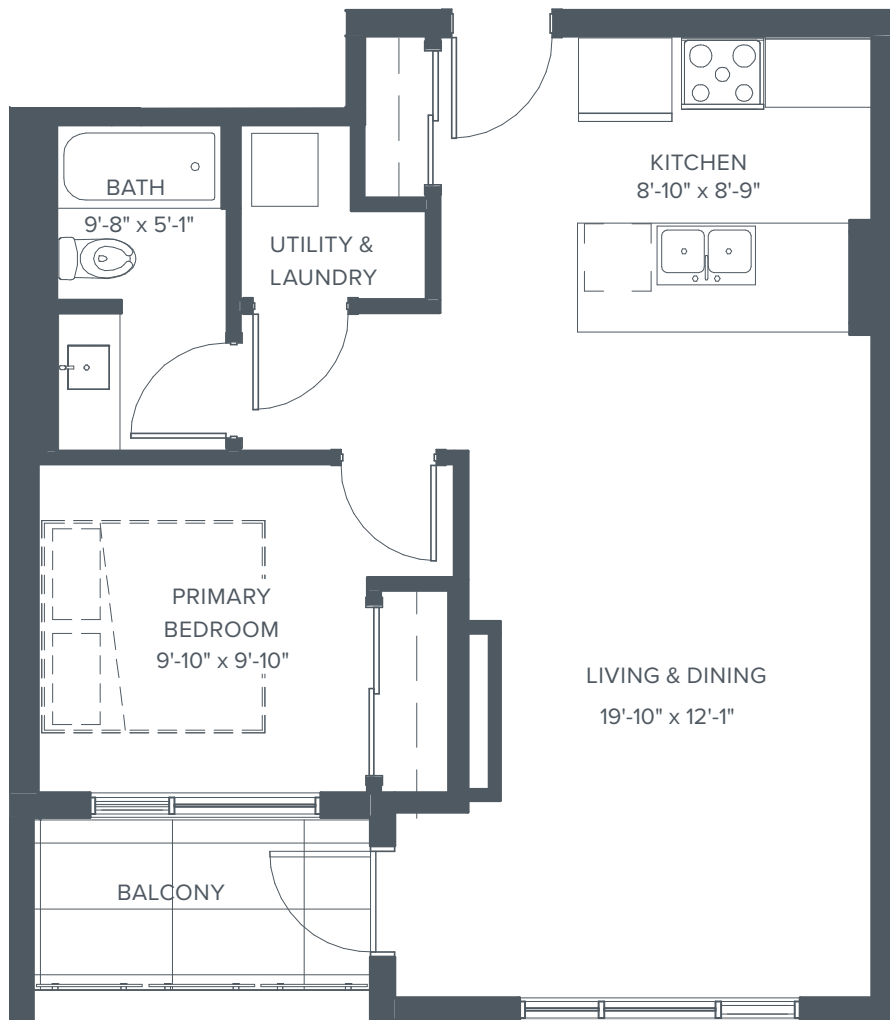

# Style

# E

- 1 Bedroom
- 1 Bathroom
- Interior: 664 Sq. Ft.
- Patio/Balcony: 64 Sq. Ft.
- Suites: 205, 305

STYLE E

TILLER+GRACE

TillerAndGrace.ca

This is not an offer for sale and is for information purposes only. Images or drawings are for illustration purposes only. The developer reserves the right to alter size, price, design and/or finishes at any time.