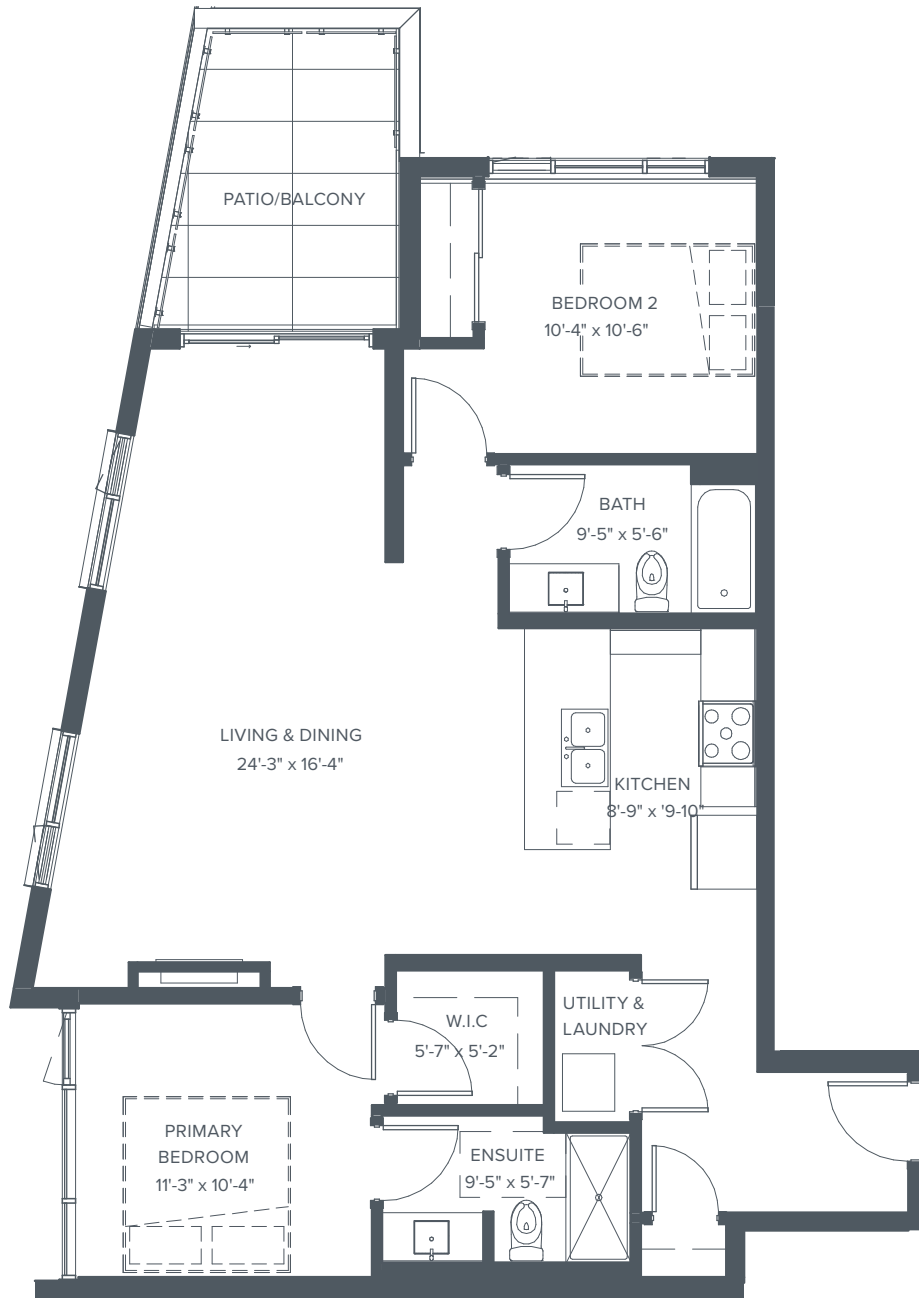

Style

G

- 2 Bedrooms
- 2 Bathrooms
- Interior: 1,060 Sq. Ft.
- Patio/Balcony: 109 Sq. Ft.
- Suites: 207, 307

STYLE G

TILLER+GRACE

TillerAndGrace.ca

This is not an offer for sale and is for information purposes only. Images or drawings are for illustration purposes only. The developer reserves the right to alter size, price, design and/or finishes at any time.