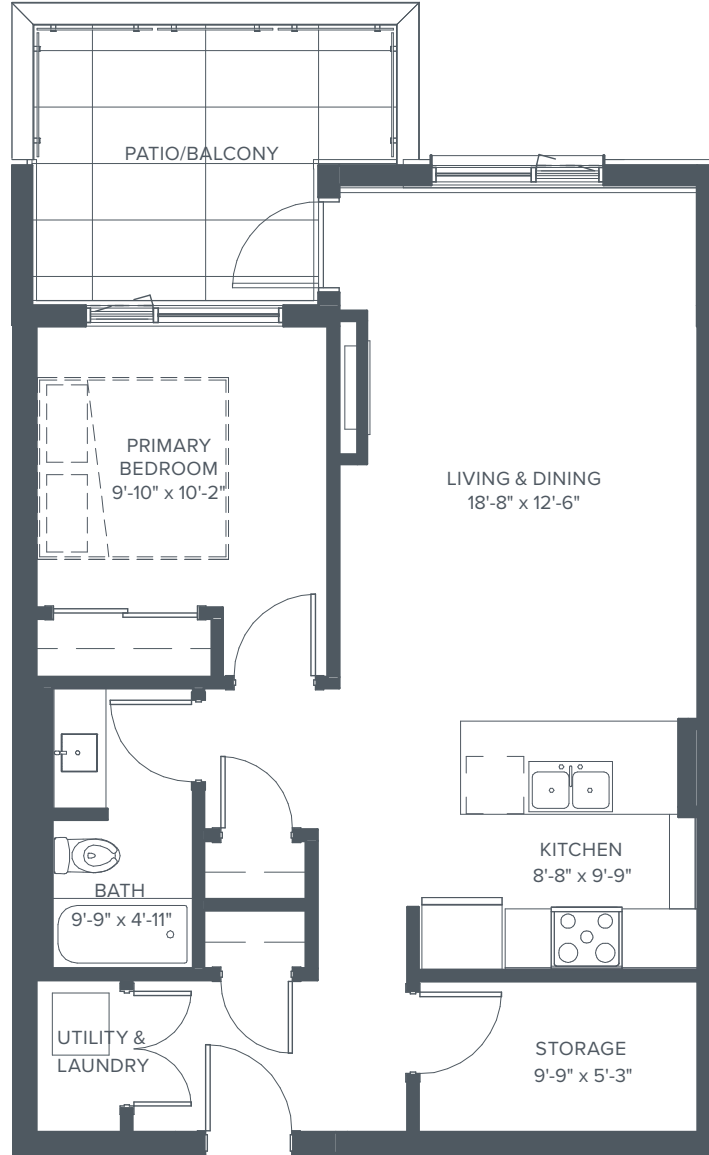

# Style

# H

- 1 Bedroom
- 1 Bathroom
- Interior: 759 Sq. Ft.
- Patio/Balcony: 126 Sq. Ft.
- Suites: 208, 308

L2 & 3

STYLE H

TILLER+GRACE

TillerAndGrace.ca

This is not an offer for sale and is for information purposes only. Images or drawings are for illustration purposes only. The developer reserves the right to alter size, price, design and/or finishes at any time.