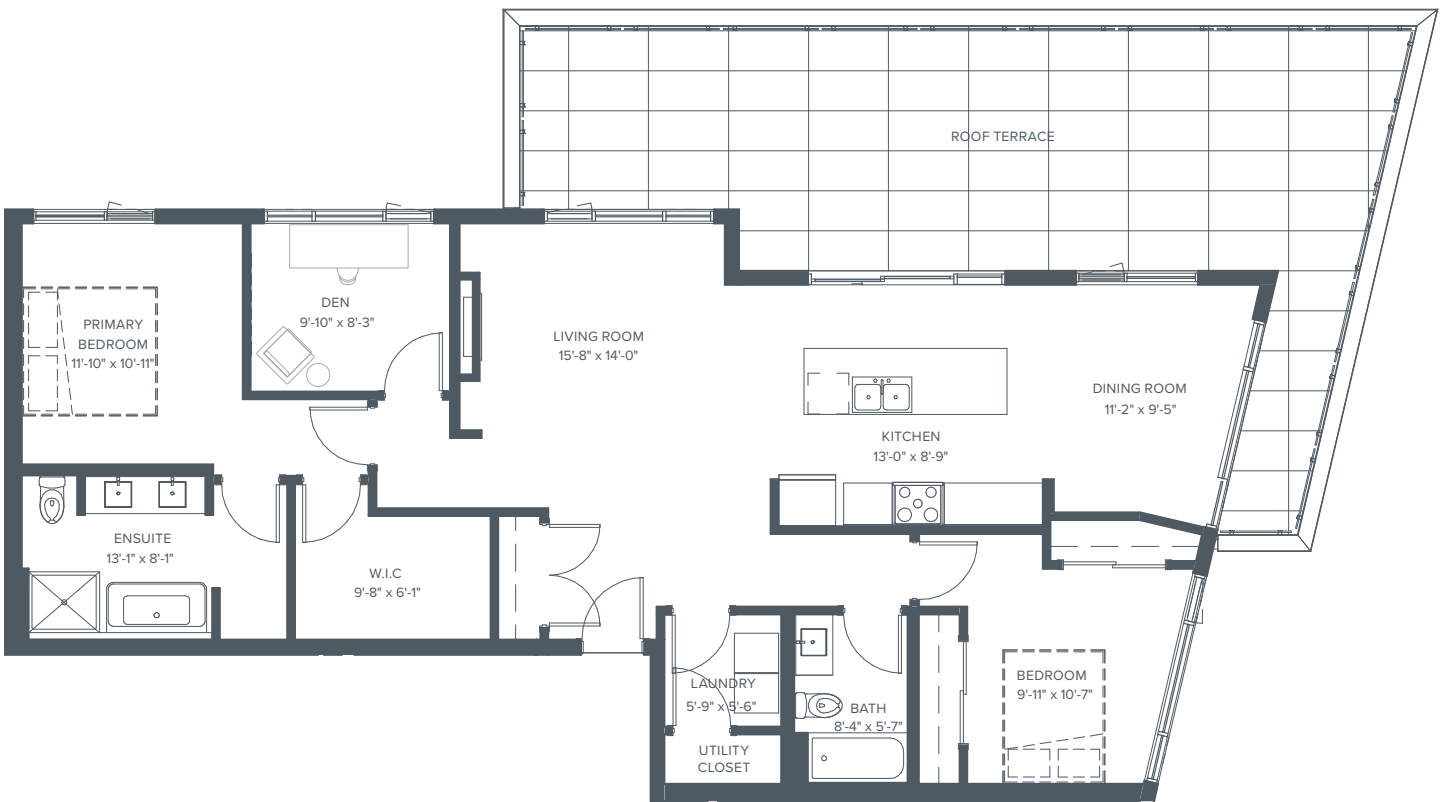

Style

- 2 Bedrooms + Den
- 2 Bathrooms
- Interior: 1,372 Sq. Ft.
- Patio/Balcony: 586 Sq. Ft.
- Suite: 401

L4

STYLE I

TILLER+GRACE

TillerAndGrace.ca

This is not an offer for sale and is for information purposes only. Images or drawings are for illustration purposes only. The developer reserves the right to alter size, price, design and/or finishes at any time.