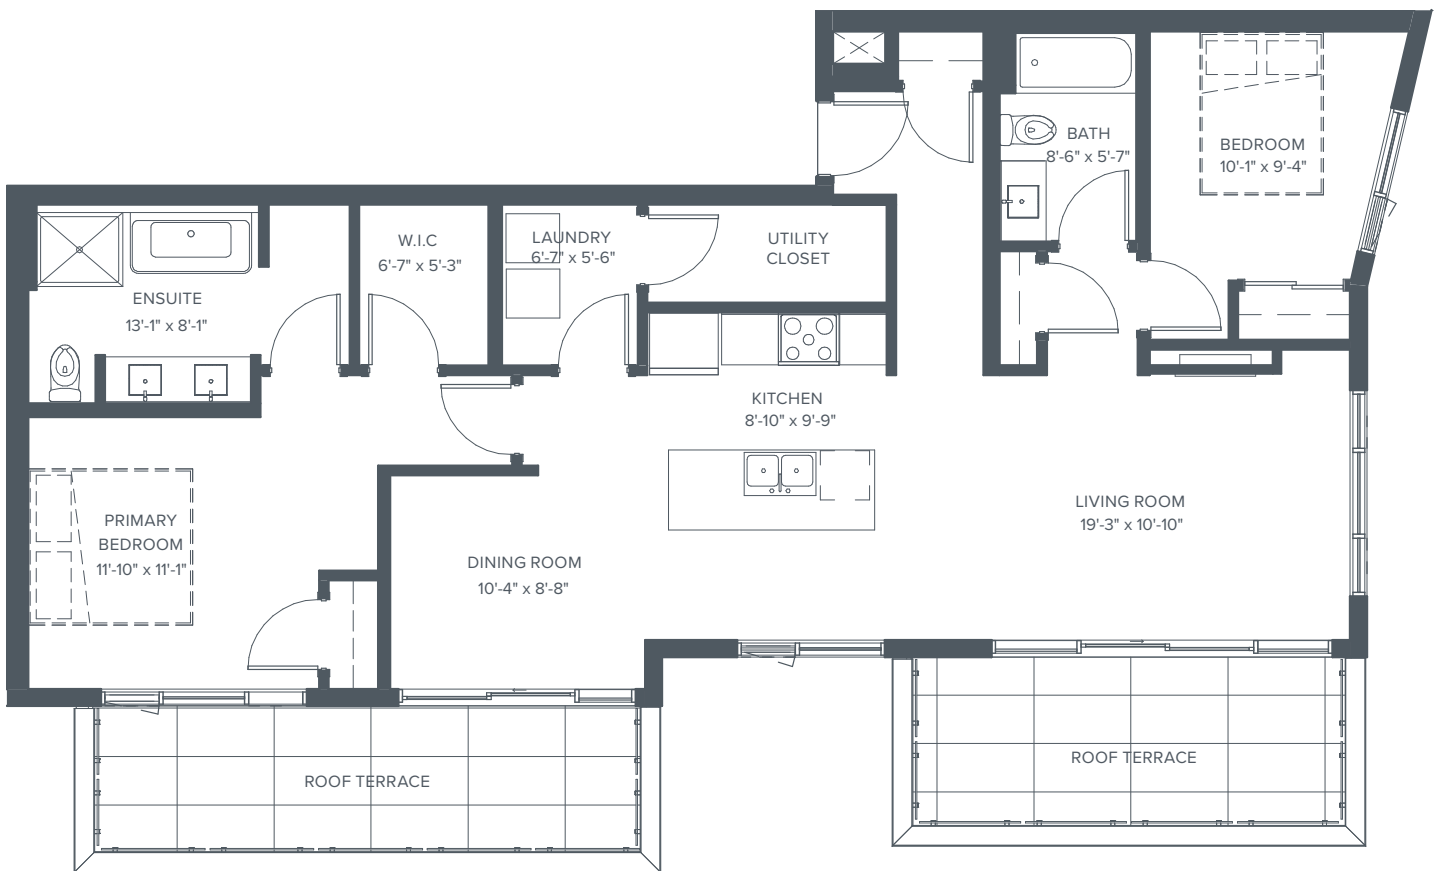

Style

J

- 2 Bedrooms
- 2 Bathrooms
- Interior: 1,215 Sq. Ft.
- Patio/Balcony: 293 Sq. Ft.
- Suite: 402

L4

STYLE J

TILLER+GRACE

TillerAndGrace.ca

This is not an offer for sale and is for information purposes only. Images or drawings are for illustration purposes only. The developer reserves the right to alter size, price, design and/or finishes at any time.