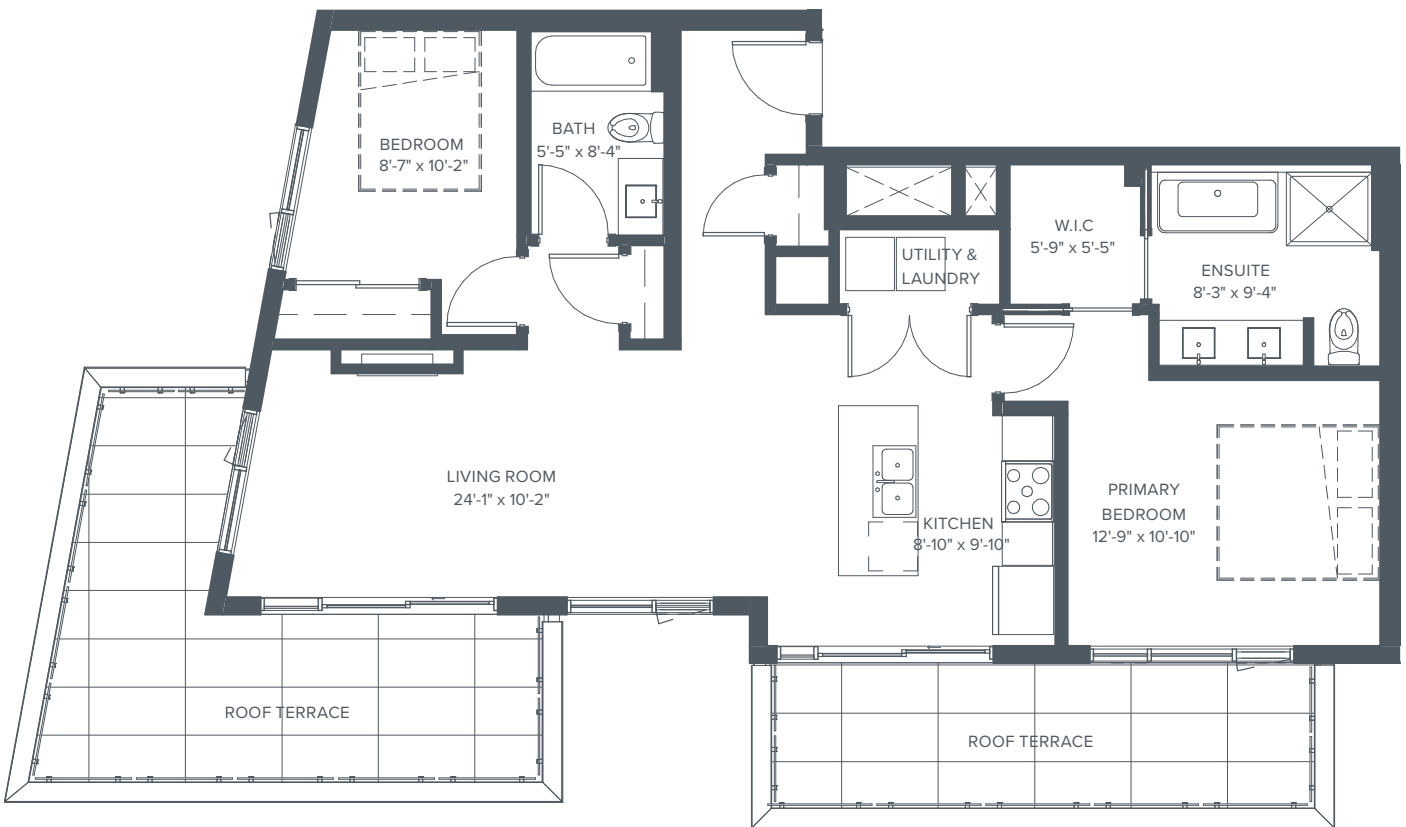

Style

2 Bedrooms

2 Bathrooms

Interior: 999 Sq. Ft.

Patio/Balcony: 376 Sq. Ft.

Suite: 403

K

L4

STYLE K

TILLER+GRACE

TillerAndGrace.ca

This is not an offer for sale and is for information purposes only. Images or drawings are for illustration purposes only. The developer reserves the right to alter size, price, design and/or finishes at any time.