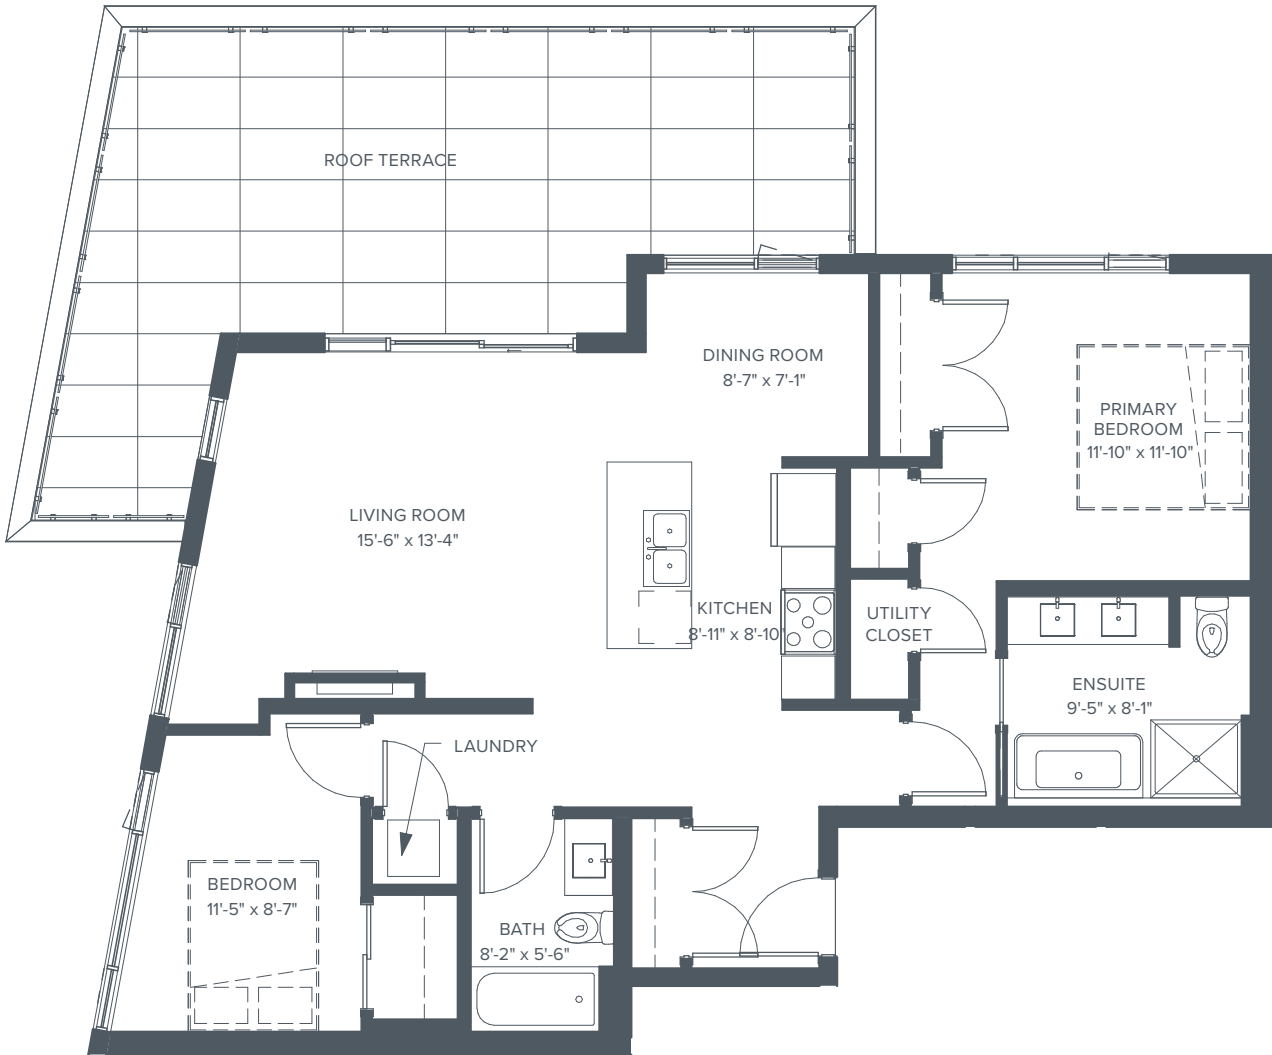

# Style

- 2 Bedrooms
- 2 Bathrooms
- Interior: 1,041 Sq. Ft.
- Patio/Balcony: 396 Sq. Ft.
- Suite: 404

L4

STYLE L

TILLER+GRACE

TillerAndGrace.ca

This is not an offer for sale and is for information purposes only. Images or drawings are for illustration purposes only. The developer reserves the right to alter size, price, design and/or finishes at any time.